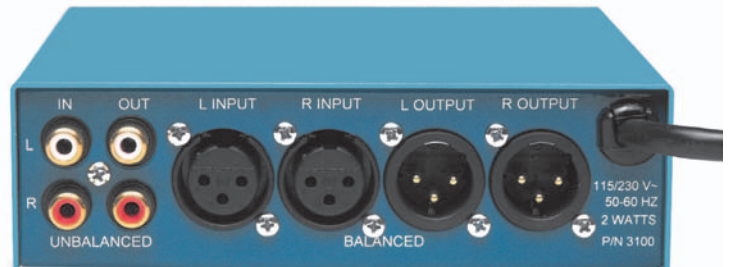

THE MATCHBOX HD™

BI-DIRECTIONAL STEREO LEVEL & IMPEDANCE INTERFACE

Product Description

The rack-mountable Matchbox HD is the new high performance version of the industry's most popular analog level and impedance converter. Matchbox HD offers a true 100 dB S/N ratio, with 22 dB of headroom to yield 122 dB of dynamic range. It is the very best way to interface "consumer" or semi-pro equipment with professional audio gear.

The Matchbox HD is a bi-directional unit, employing four independent amplifiers to convert stereo inputs and outputs from unbalanced -10 dBv levels to +4 dBm balanced 600 ohm lines. All four outputs can be adjusted to accommodate a wide range of operating levels.

The Matchbox HD also features a special HI GAIN mode to properly match the low-level unbalanced outputs of computer sound cards. The unit's direct-coupled circuitry and exceptional dynamic range provide absolute sonic transparency, making Matchbox HD ideal for use with digital editors, DAT recorders, and other digital audio sources.

The Matchbox HD has an internal AC power supply. It is 1/3 rack width and can be mounted using the optional rack shelf, or wall mounted with optional wall/cabinet mounting brackets.

Front

Back

Technical Specifications