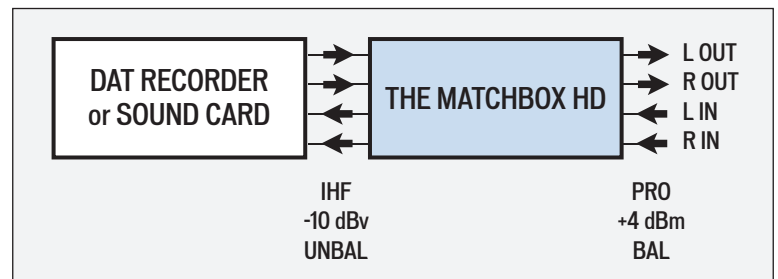

Typical Application